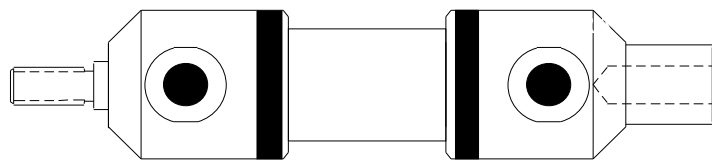

STROKE : OPTIONAL
OPERATING PRESSURE: 180 BAR
BORE SIZE: 1" (25.4)
ROD SIZE: 0.5" (12.7)

8 Carson Road
Deer Park, Victoria, 3023

T: 03 8358 5877
F: 03 8358 5844

www.hageindustrial.com.au
sales@hageindustrial.com.au
