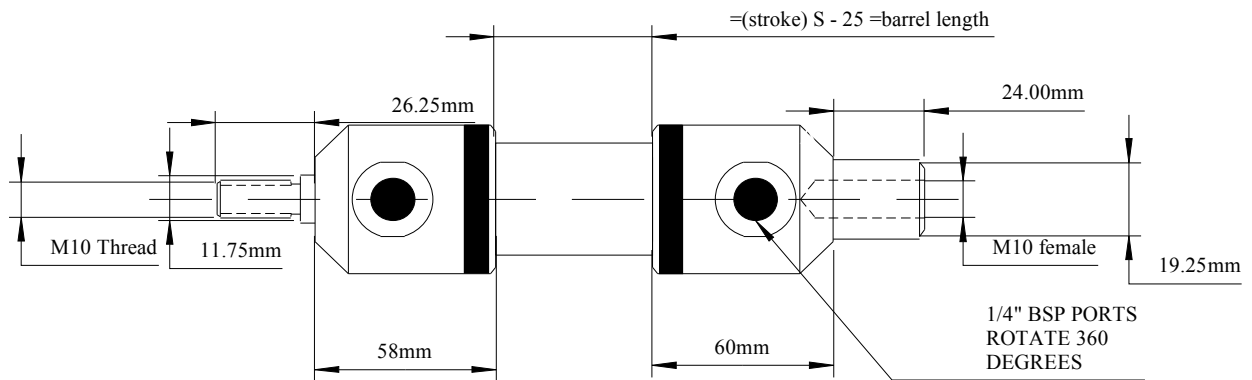

STROKE : OPTIONAL
OPERATING PRESSURE: 180 BAR
BORE SIZE: 1" (25.4)
ROD SIZE: 0.5" (12.7)

8 Carson Road
Deer Park, Victoria, 3023

T: 03 8358 5877
F: 03 8358 5844

www.hageindustrial.com.au
sales@hageindustrial.com.au
